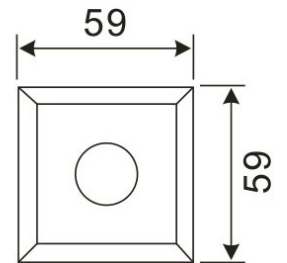

LED Recessed Lighting – LR-R00121

Model No.	LR-R00121
LED Type	5mm
LED Q'TY.	3*5
Beam Angle	15°
Minimum luminous flux(lm)	3*25
Voltage	12V AC/DC
LED Watt	3*0.5W
Environmental Temperature	- 20°C~60°C
Environmental Humidity	0%-95%
Safety Class	III
Safety Type	IP65
Material	Aluminium
Driver	Exterior Incl