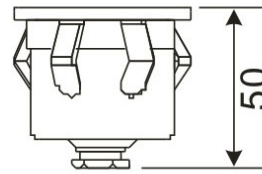

LED Recessed Lighting – LR-R00121

Model No.	LR-R00121
LED Type	5mm
LED Q'TY.	3*5
Beam Angle	15°
Minimum luminous flux(lm)	3*25
Voltage	12V AC/DC
LED Watt	3*0.5W
Environmental Temperature	- 20°C~60°C
Environmental Humidity	0%-95%
Safety Class	III
Safety Type	IP65
Material	Aluminium
Driver	Exterior Incl